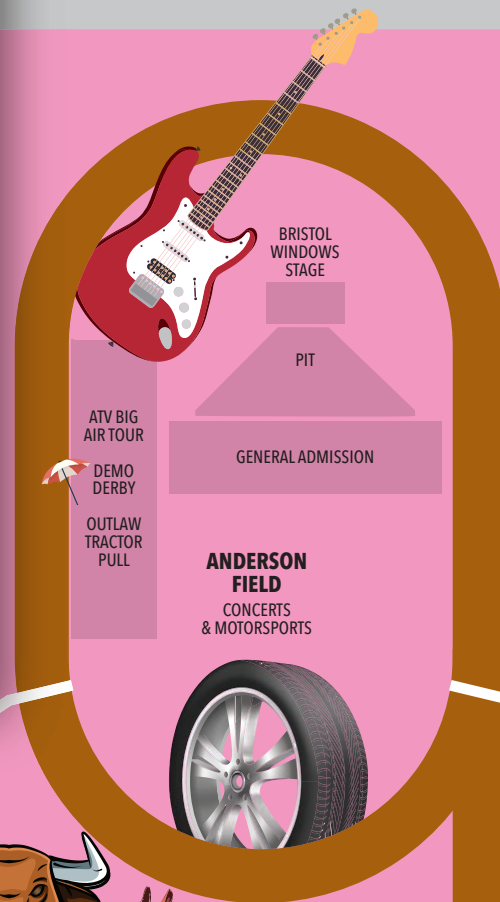

TRACTOR SUPPLY CO. BIRTHING PAVILION

1868 GIFT SHOP

FIVE POINTS BANK ARENA

MILKING PARLOR

TOM DINSDALE AUTO CATTLE BARN

BARN BAR

AURORA COOP PAVILLION

SKY TRAM

EXHIBITOR PAID PERMIT PARKING

4

3A

3

ICON KEY:

- ADA PARKING
- ATM
- BIKE RACKS
- FIRST AID/MOTHER'S ROOM
- INFORMATION
- RESTROOMS
- WHEELCHAIR & STROLLER RENTALS
- TRAM ROUTE
- RESTRICTED ACCESS GATES
- GUEST ENTRANCES PURCHASE GATE PASSES HERE
- FOOD PODS
- WATER BOTTLE FILLING STATIONS
- LOW SENSORY AREA
- ADA ACCESSIBLE RESTROOMS
- SHADED AREAS

COLOR KEY:

- FAMILY FUN ZONE
- MARKET PLACE
- LIVESTOCK BLOCK
- GRAND DISTRICT

FONNER PARK ROAD

BISH RV CAMPGROUND

BRISTOL WINDOWS STAGE

PIT

GENERAL ADMISSION

ATV BIG AIR TOUR

DEMO DERBY

OUTLAW TRACTOR PULL

ANDERSON FIELD
CONCERTS & MOTORSPORTS

CROSSWALK

FREE PUBLIC PARKING

STUHR ROAD

STUHR ROAD

Grand DISTRICT